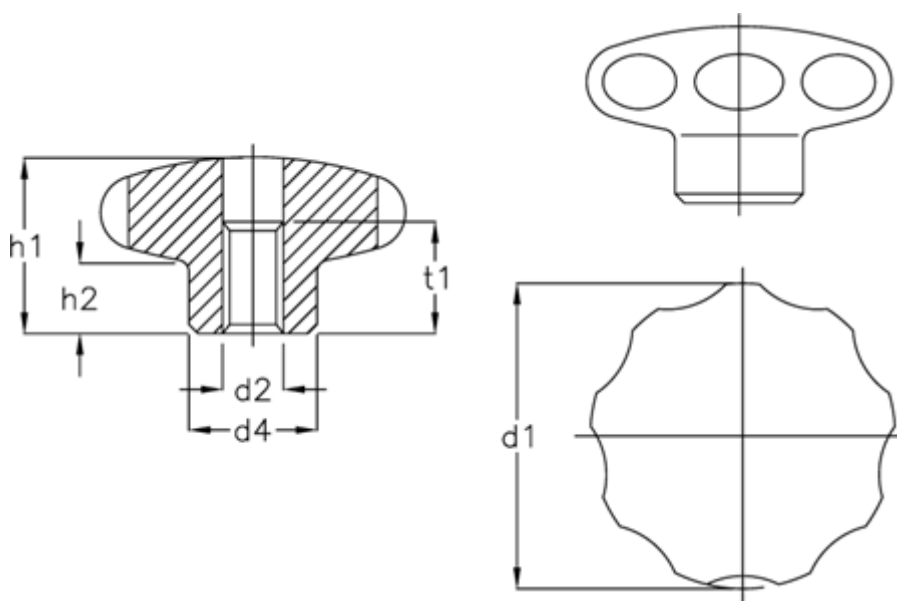

Article number: 205584591

Description: E+G stainless hand knob
GN 5335-40-M8-D

Measures

d1 = 40
d2 = M8
d4 = 18
H1 = 30.5
H2 = 15
t2 = 13